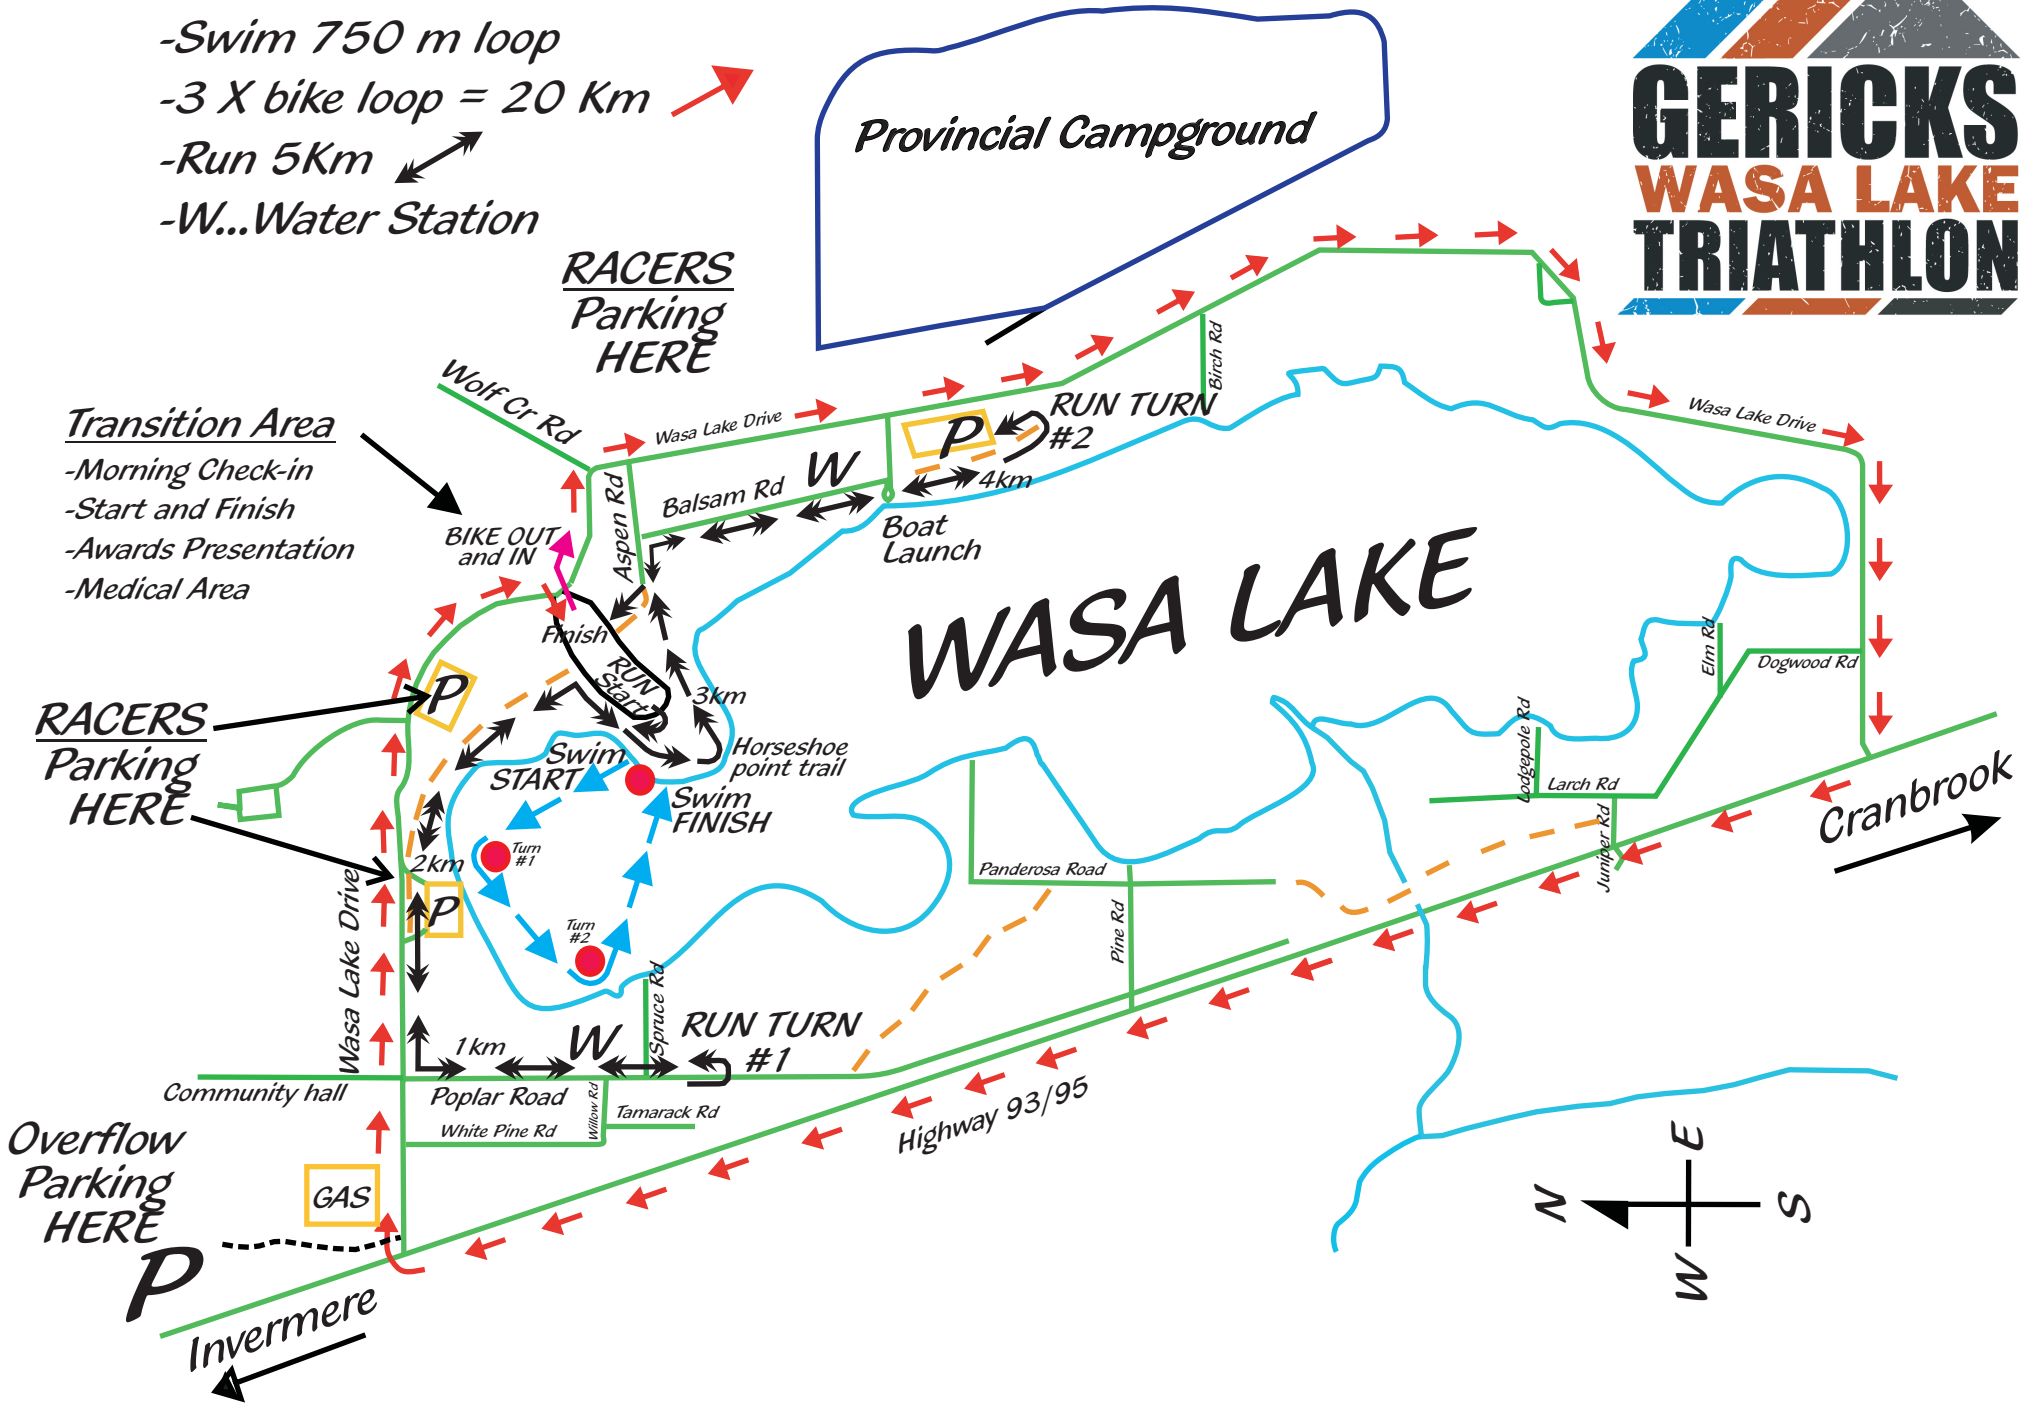

Sprint Triathlon

- Swim 750 m loop
- 3 X bike loop = 20 Km
- Run 5Km
- W...Water Station

RACERS
Parking
HERE

Transition Area
-Morning Check-in
-Start and Finish
-Awards Presentation
-Medical Area

RACERS
Parking
HERE

Overflow
Parking
HERE

GAS

P

Invermere

Provincial Campground

WASA LAKE